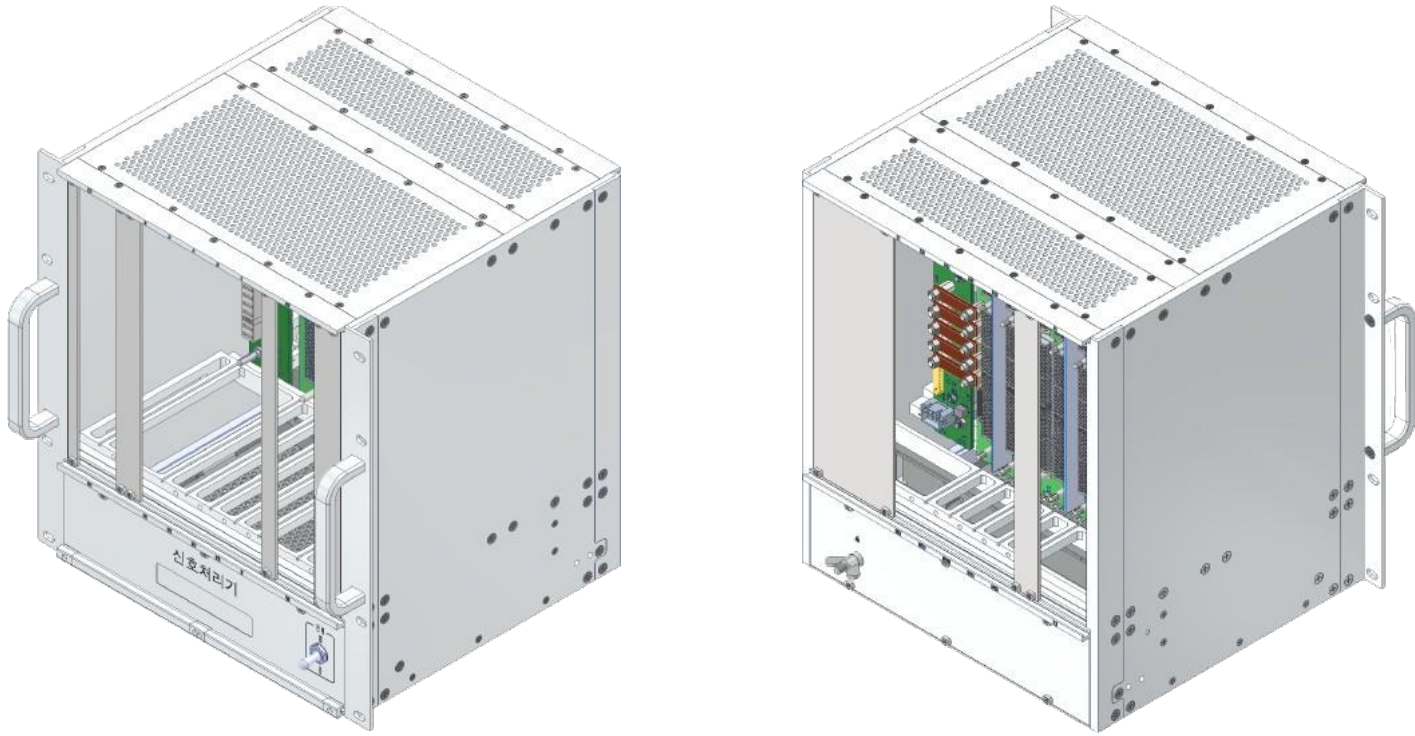

SC-LSKH-002

하우징 조립체

Specification

Item	Description	Remark
Part No	SC-LSKH-002	
Application Case	VPX Chassis	
Mountion	8U 5Slot	
Chassis Height	355.0 mm	
Chasis Width	347.8 mm	
Chassis Depth	345.1 mm	