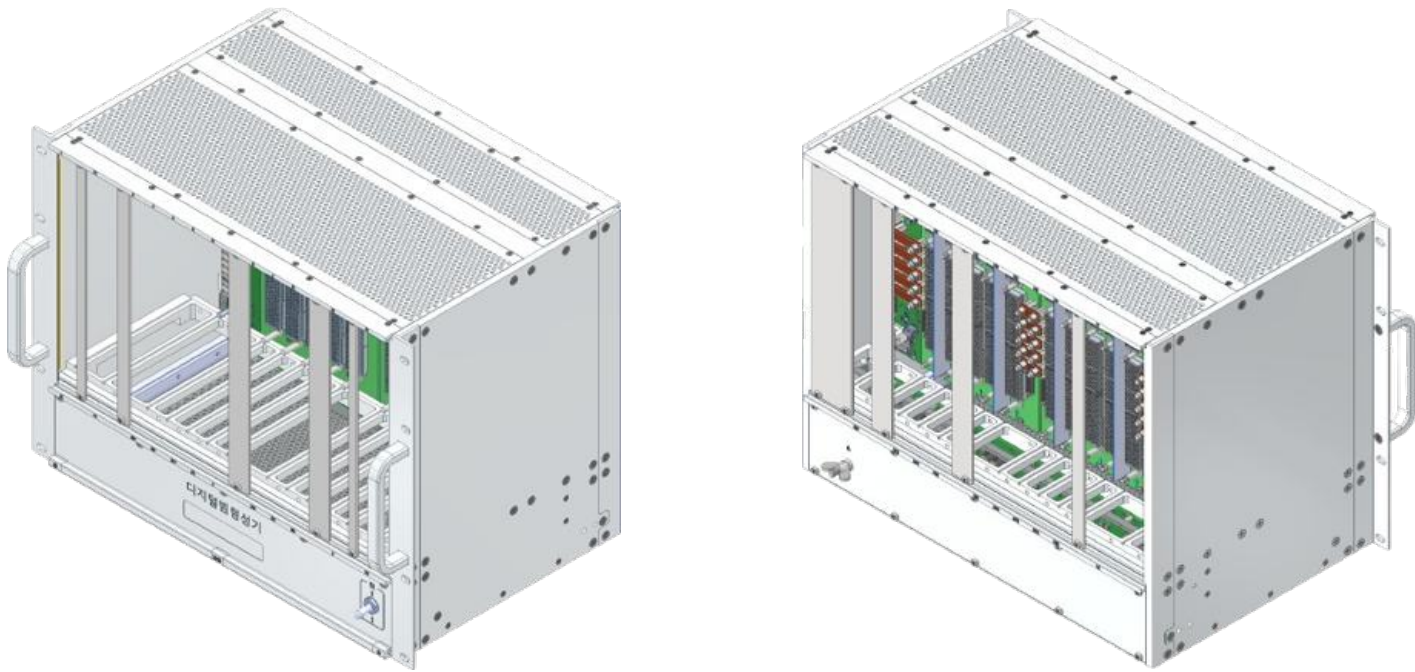

SC-LSKH-004

하우징 조립체

Specification

Item	Description	Remark
Part No	SC-LSKH-004	
Application Case	VPX Chassis	
Mountion	8U 2x5 Slot	
Chassis Height	482.6 mm	
Chasis Width	347.8 mm	
Chassis Depth	345.1 mm	